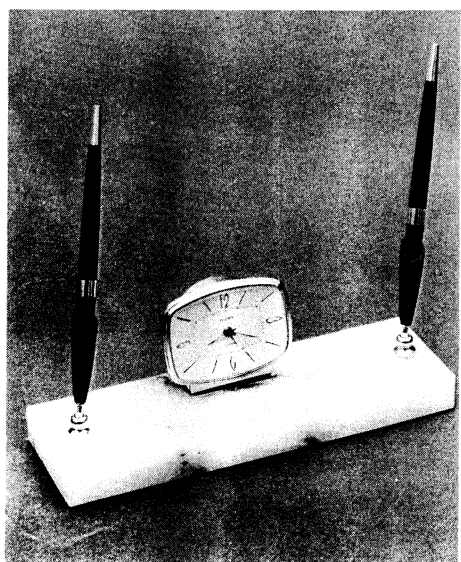

# ONYX PEN DESK SETS DELUXE BALL POINT PEN

48LC - PEN BASE — DOUBLE PEN — ROLL CALENDAR — LETTER RACK

256B - PEN BASE — BAROMETER

257MC - PEN BASE — DOUBLE PEN — CLOCK

37WT - PEN BASE — DOUBLE PEN — SHIPS WHEEL THERMOMETER